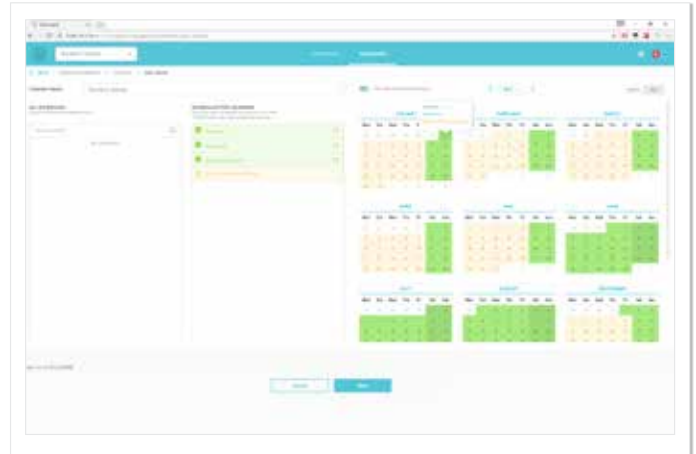

BrightCity Central Management Software

Failure Tracking

Scheduling Manager

Real-time Control

LCU data history

Company Overview

Telematics Wireless is a recognized global leader in the delivery of robust, reliable and advanced energy and water resource management systems based on RF wireless networks. With almost 20 years of experience in Machine-to-Machine (M2M) technologies, our solutions support a wide spectrum of smart city applications, increasing their efficiency, reliability, and cost-effectiveness. Telematics Wireless has delivered and installed over 15 million cutting-edge wireless devices and water systems for Automatic Meter Readings (AMR), Advanced Metering Infrastructure (AMI), energy resource management, smart grid, street and outdoor lighting control systems, location-based services, asset tracking and monitoring, and electronic toll collection.