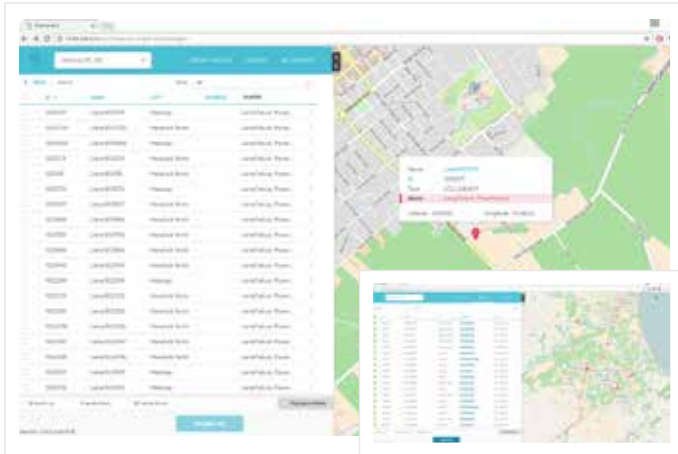

BrightCity Central Management Software

Failure Tracking

Scheduling Manager

Real-time Control

LCU data history

Company Overview

Telematics Wireless is a recognized global leader in the delivery of robust, reliable and advanced energy and water resource management systems based on RF wireless networks. With almost 20 years of experience in Machine-to-Machine (M2M) technologies, our solutions support a wide spectrum of smart city applications, increasing their efficiency, reliability, and cost-effectiveness. Telematics Wireless has delivered and installed over 15 million cutting-edge wireless devices and water systems for Automatic Meter Readings (AMR), Advanced Metering Infrastructure (AMI), energy resource management, smart grid, street and outdoor lighting control systems, location-based services, asset tracking and monitoring, and electronic toll collection.