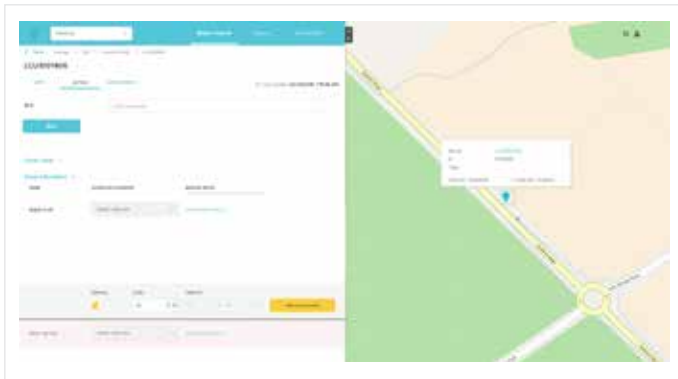

BrightCity Central Management Software

Failure Tracking

Scheduling Manager

Real-time Control

LCU data history

Company Overview

Telematics Wireless is a recognized global leader in the delivery of robust, reliable and advanced energy and water resource management systems based on RF wireless networks. With almost 20 years of experience in Machine-to-Machine (M2M) technologies, our solutions support a wide spectrum of smart city applications, increasing their efficiency, reliability, and cost-effectiveness. Telematics Wireless has delivered and installed over 15 million cutting-edge wireless devices and water systems for Automatic Meter Readings (AMR), Advanced Metering Infrastructure (AMI), energy resource management, smart grid, street and outdoor lighting control systems, location-based services, asset tracking and monitoring, and electronic toll collection.